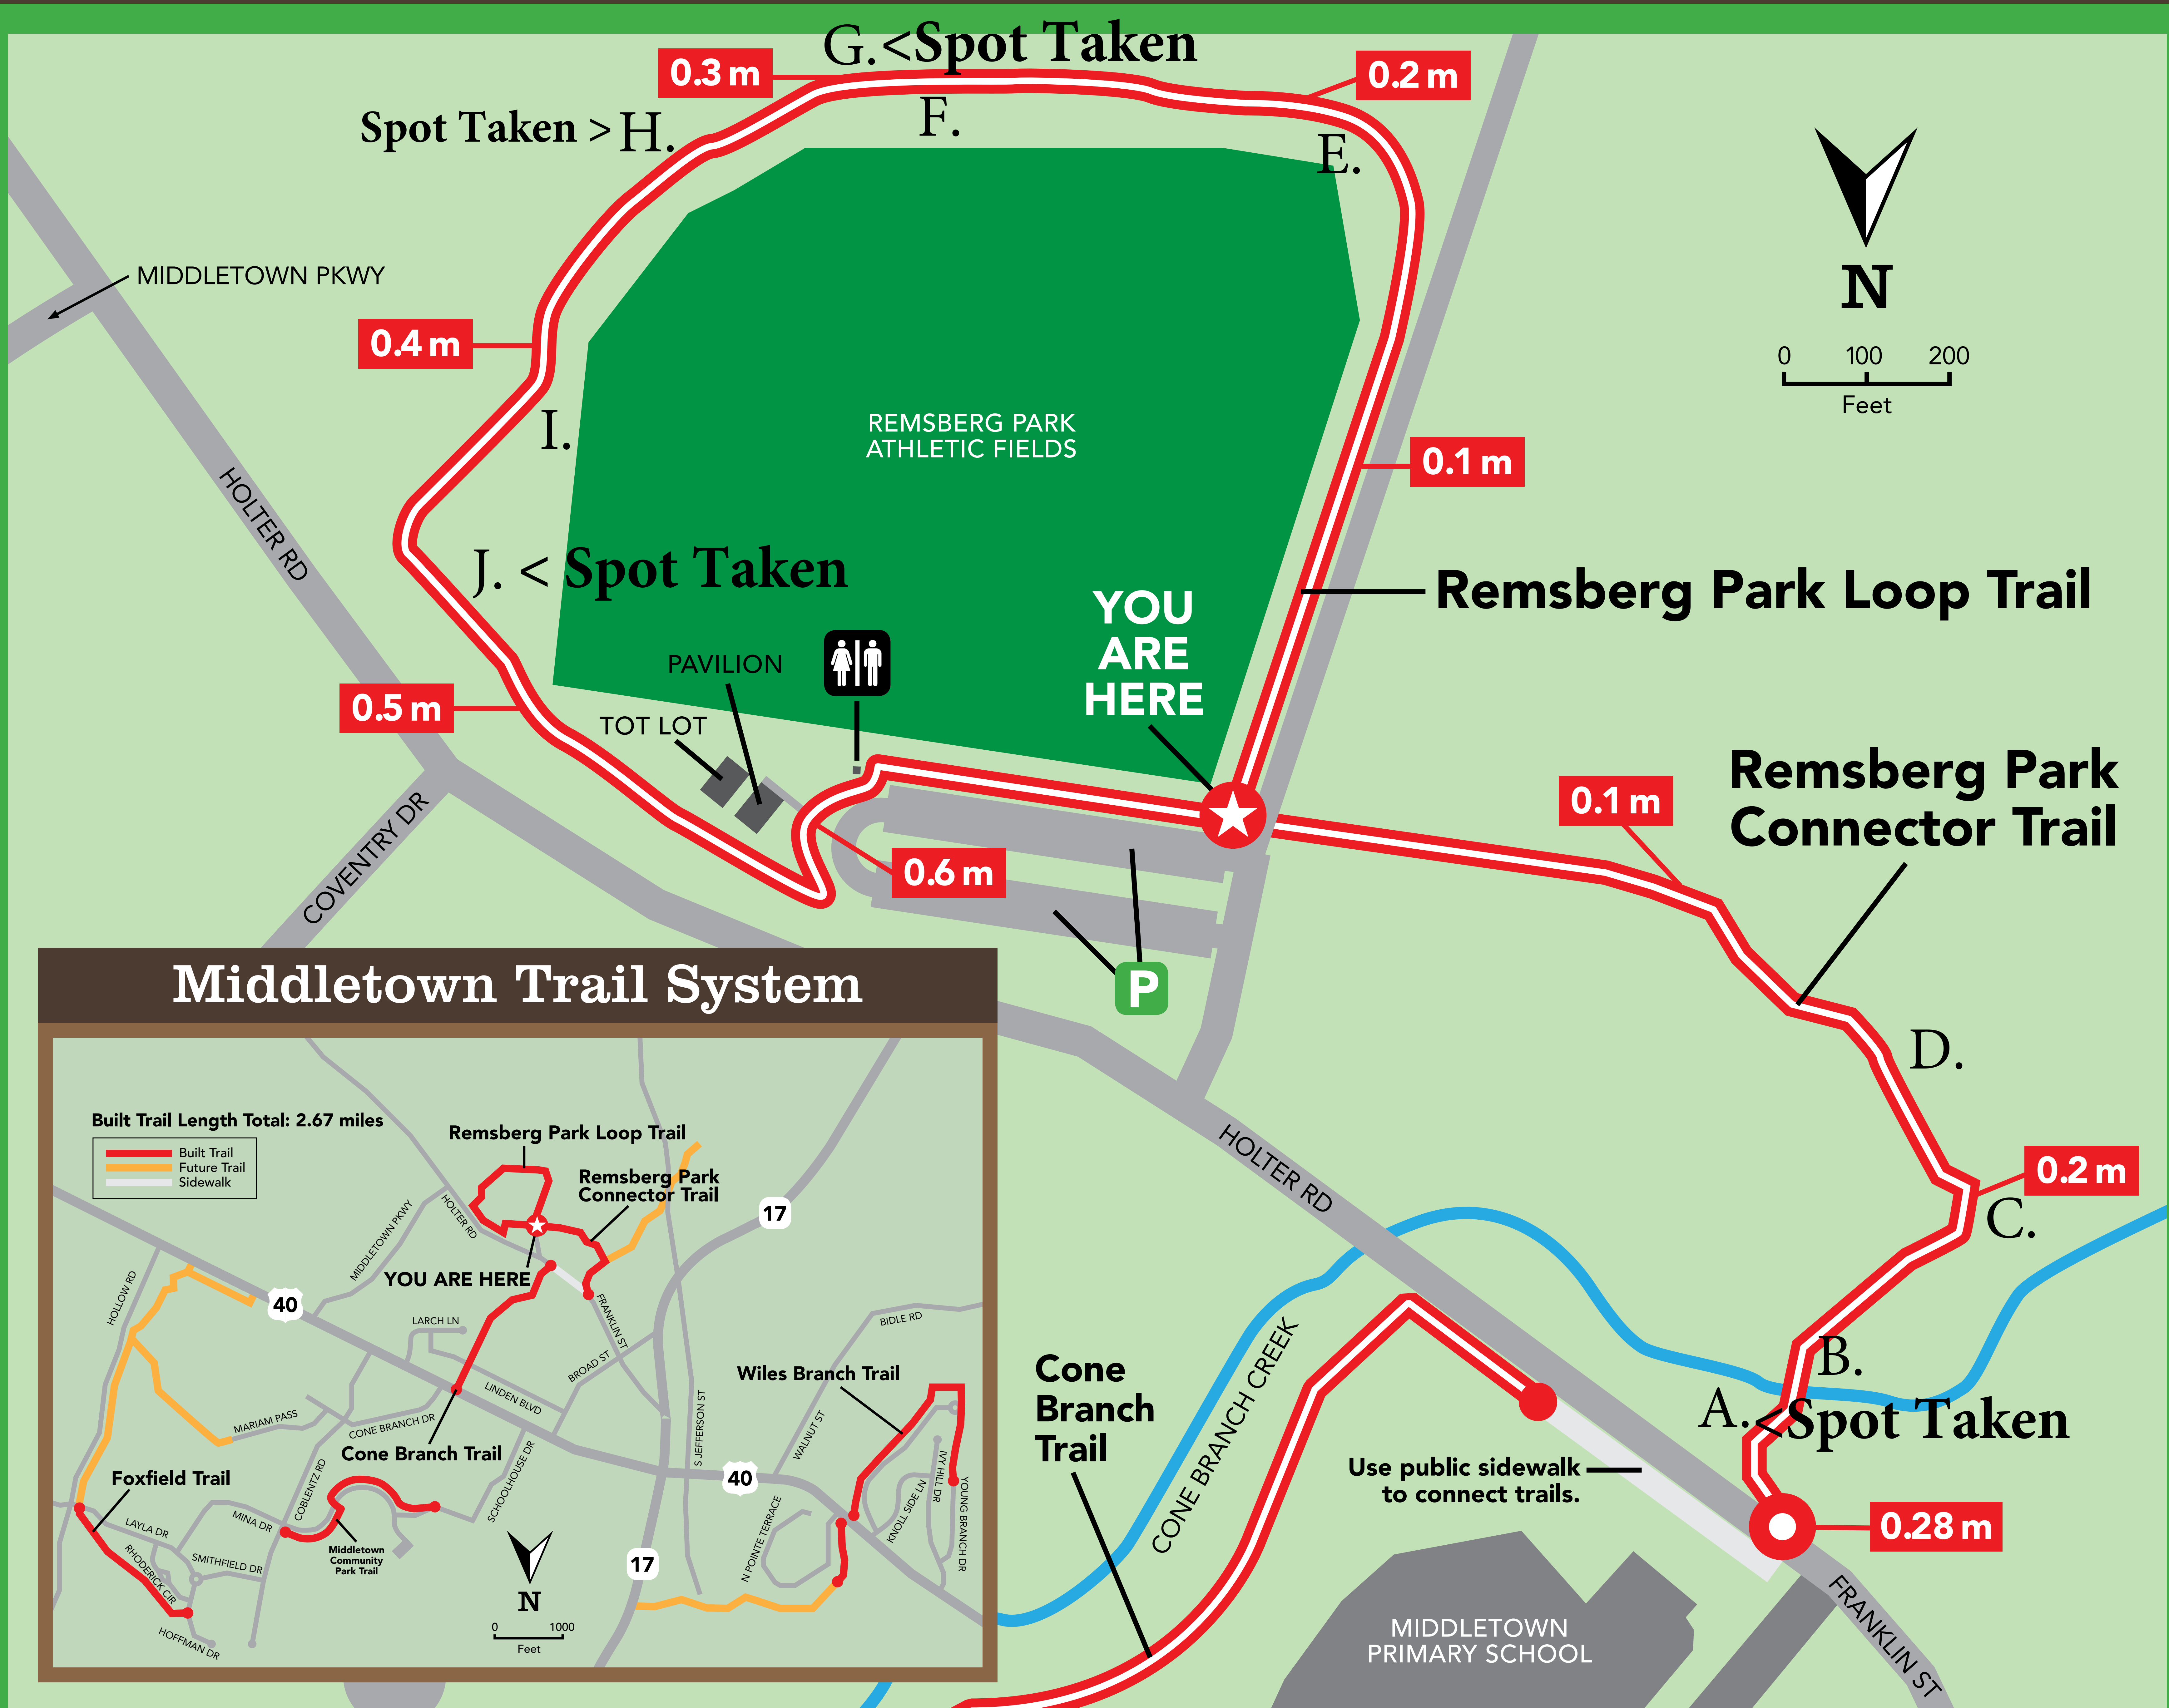

# Remsberg Park Trail

**Loop Trail Length:** 0.69 miles  
**Connector Trail Length:** 0.28 miles  
**Combined Trail Length:** 0.97 miles

**Total Elevation Change:** 76 feet  
**Trail Width:** 8 feet  
**Trail Surface:** Paved