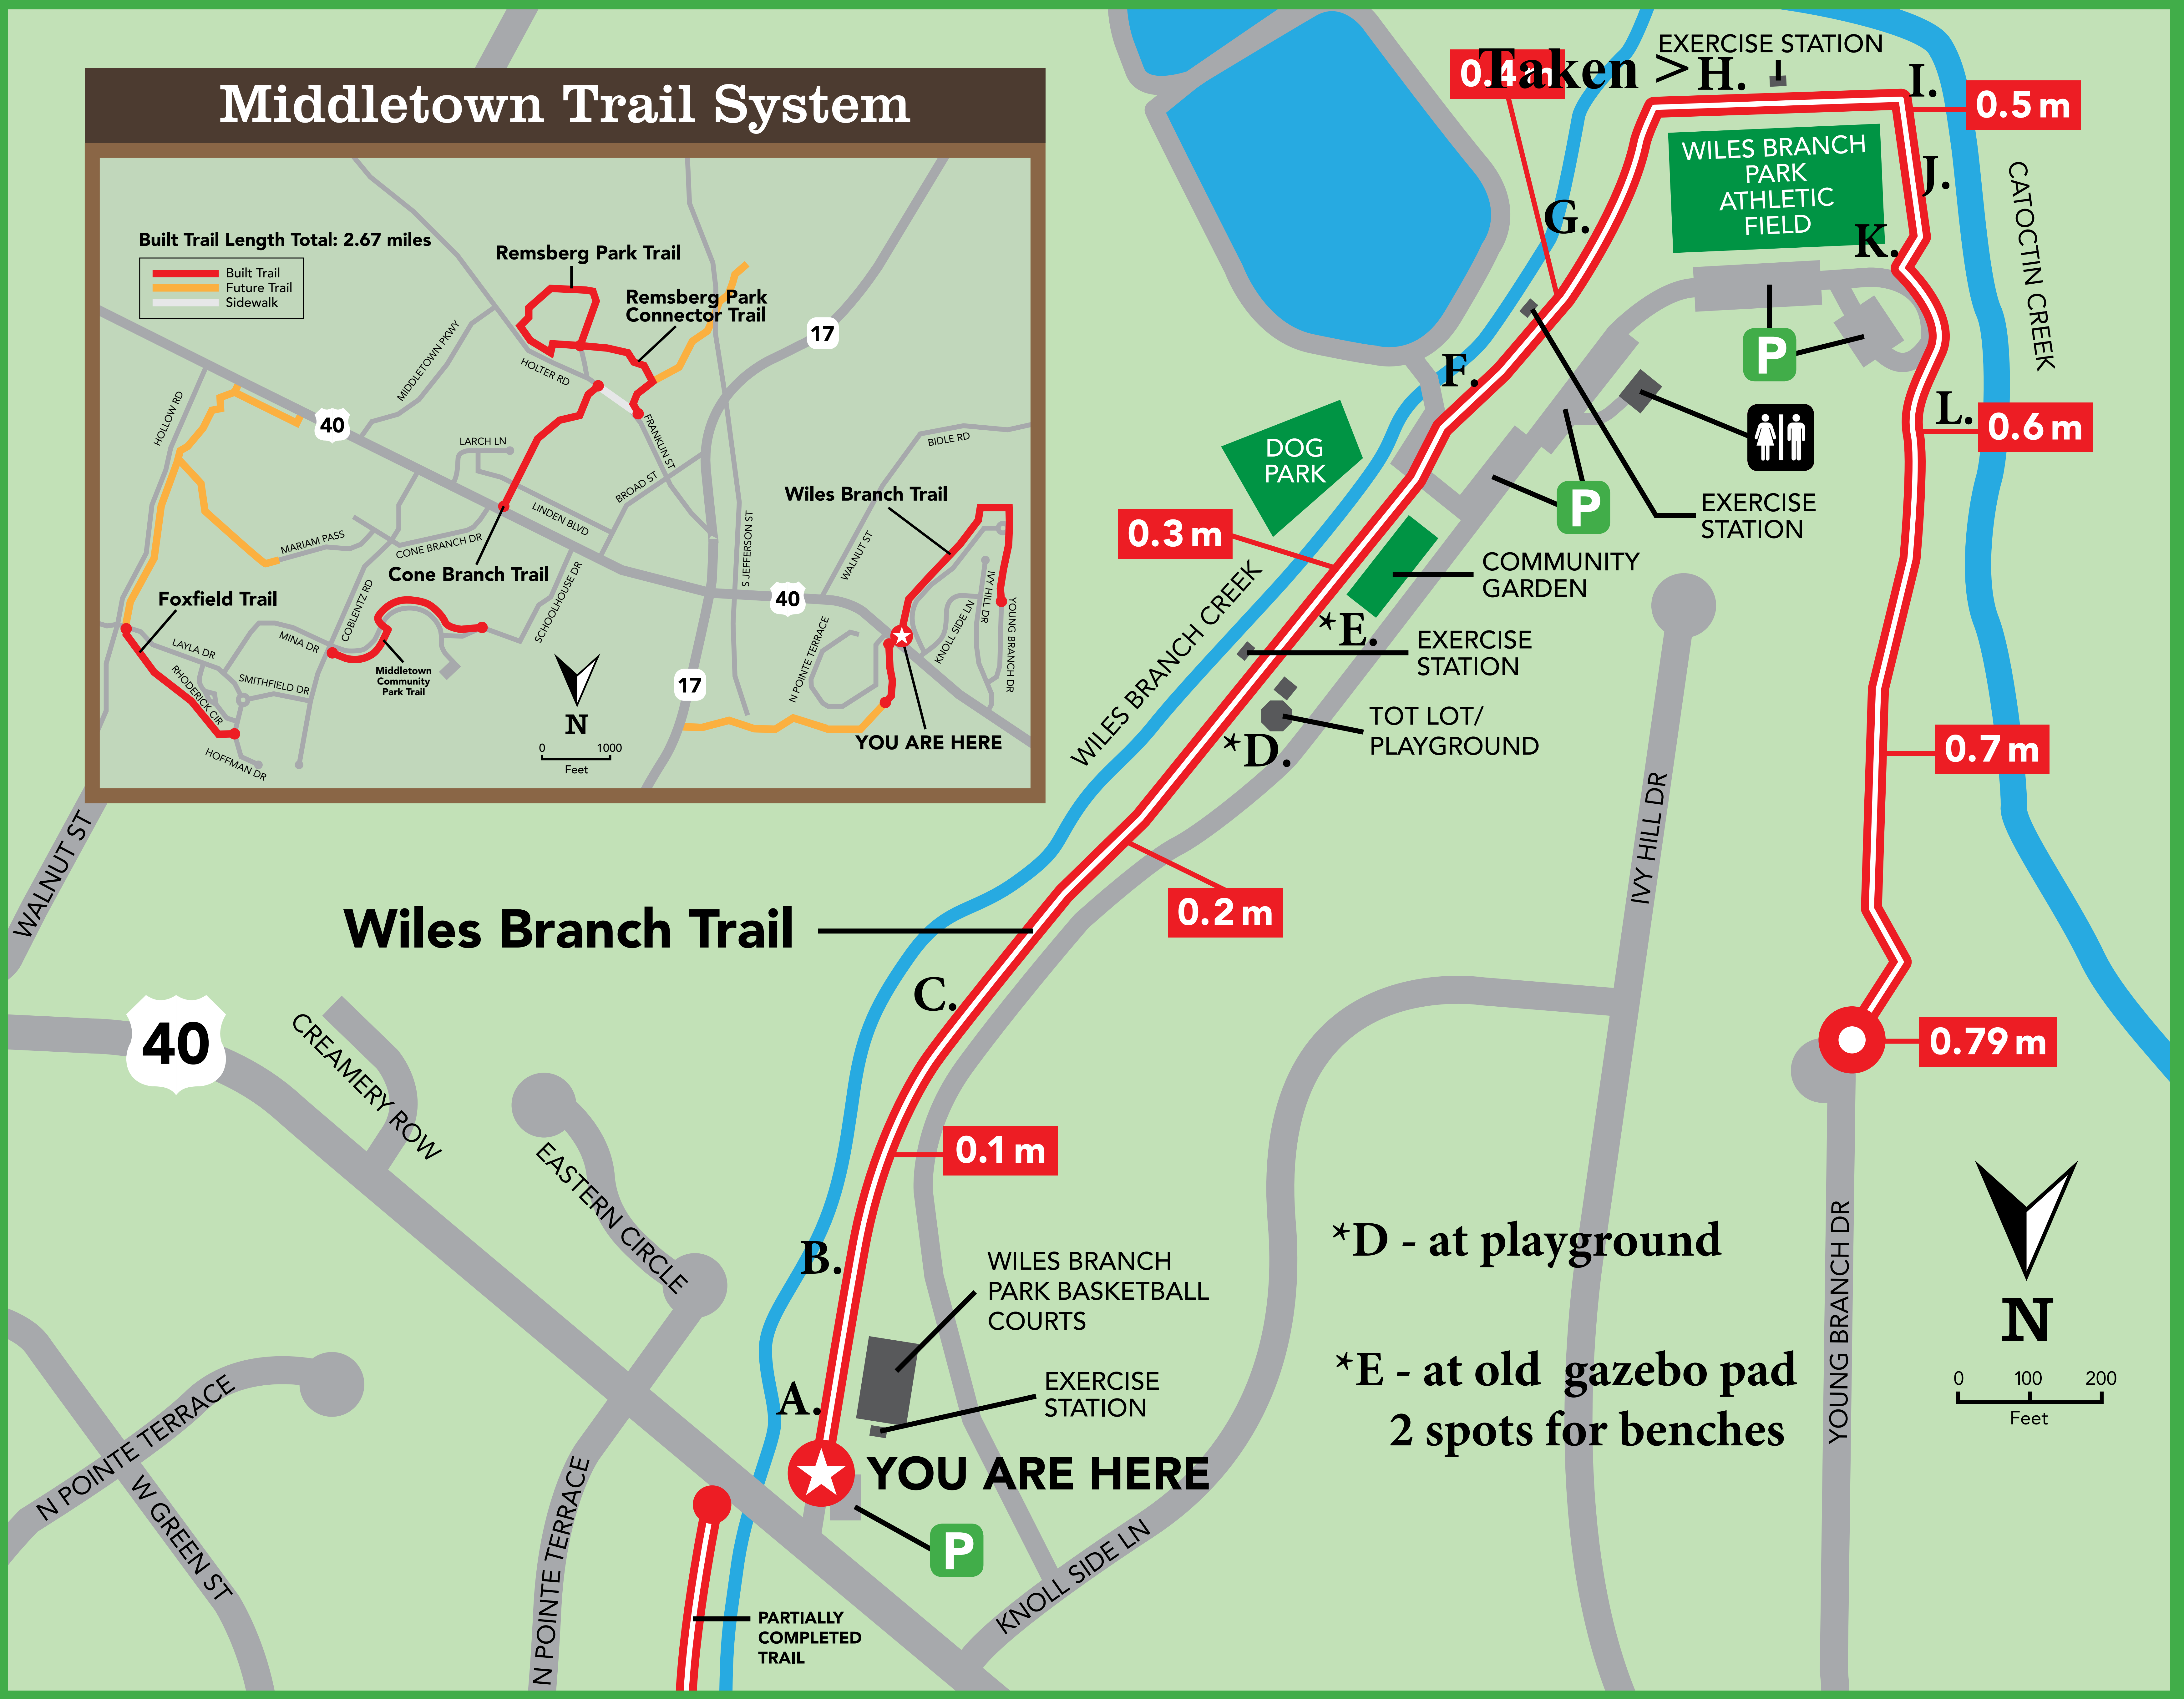

Wiles Branch Trail

Trail Length One Way: 0.79 miles
Trail Length Out and Back: 1.58 miles
Total Elevation Change: 14 feet

Trail Width: 10 feet
Trail Surface: Paved

Town Office: 301.371.6171 | www.middletown.md.us