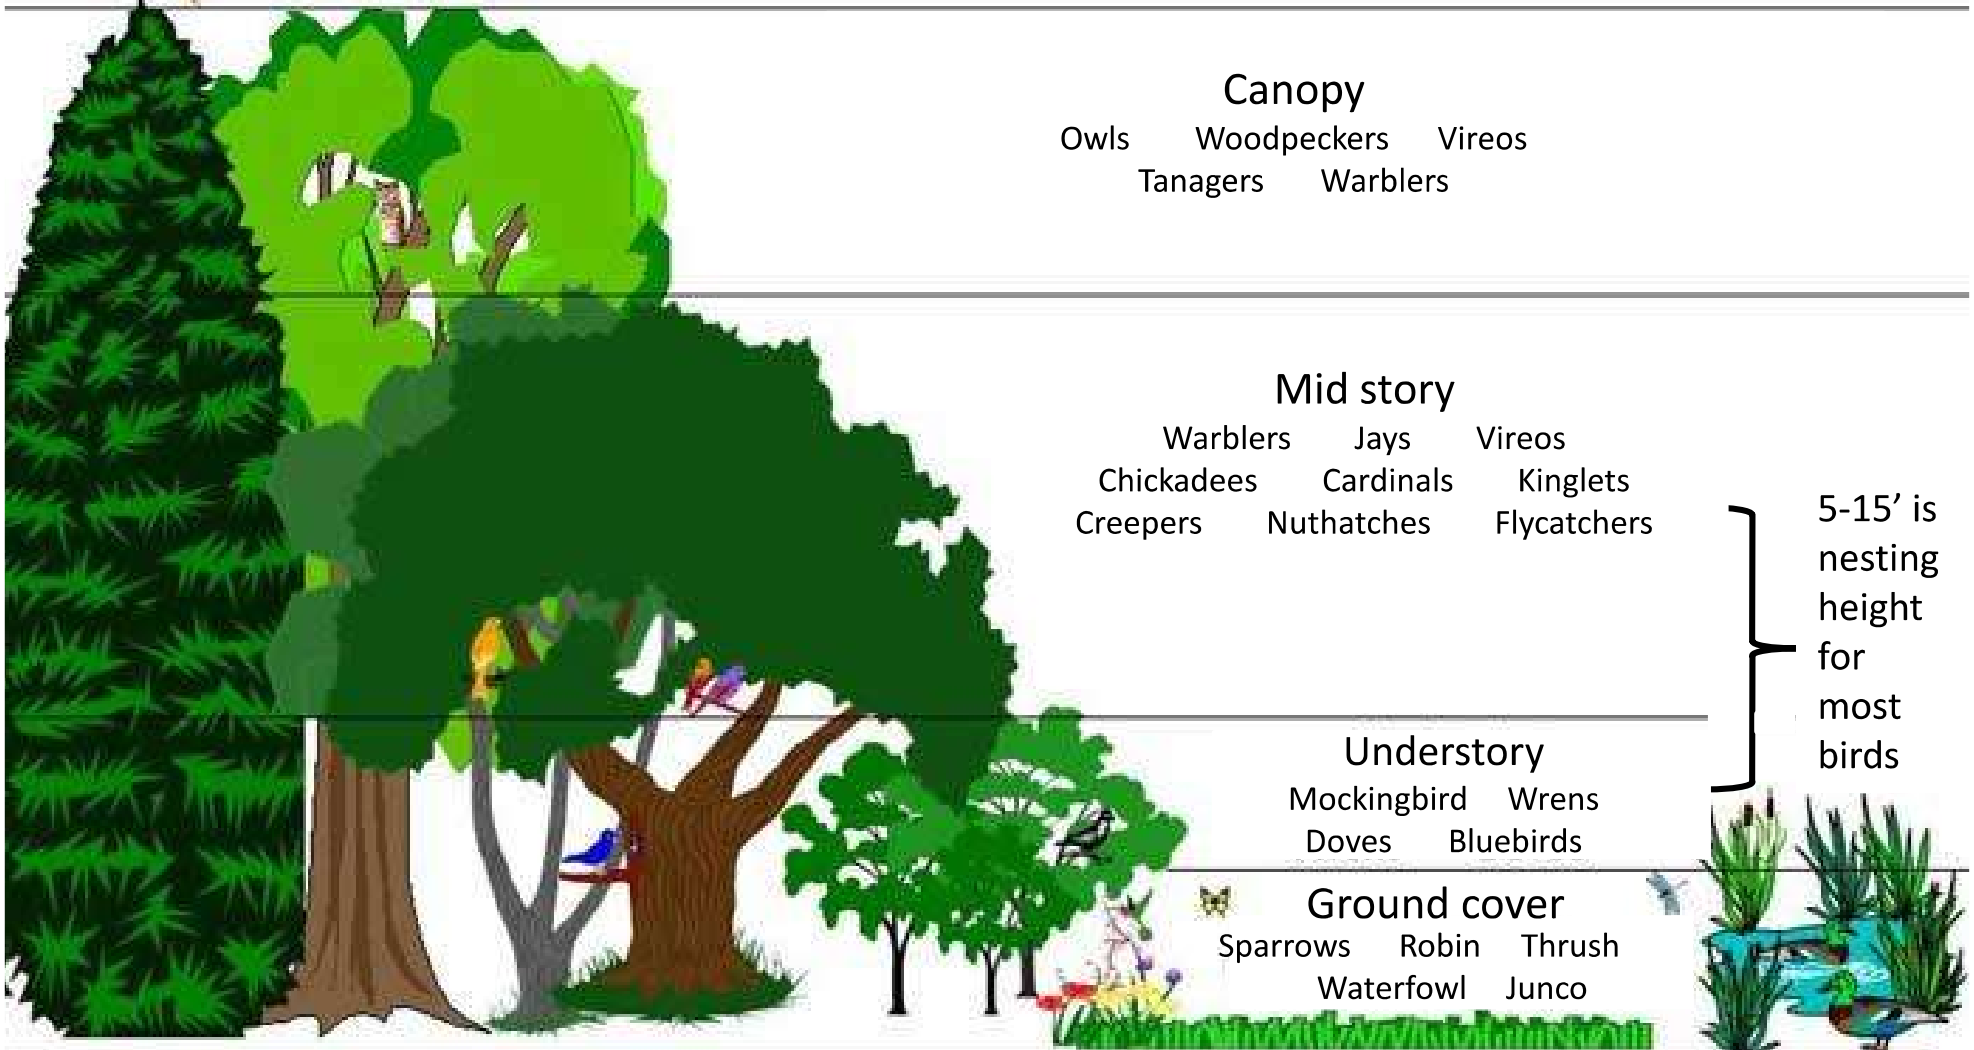

Birds, Plants and Garden Structure

Above Canopy

Hawks Swallows Swifts Eagles Vultures

Canopy

Owls Woodpeckers Vireos
Tanagers Warblers

Mid story

Warblers Jays Vireos
Chickadees Cardinals Kinglets
Creepers Nuthatches Flycatchers

5-15' is nesting height for most birds

Understory

Mockingbird Wrens
Doves Bluebirds

Ground cover

Sparrows Robin Thrush
Waterfowl Junco

Canopy

Oak
Hickory
Pine
Sycamore
Elm

Mid-story

Maple Hackberry
Sweetgum Juniper
Am. Holly Maple
Black Gum Cherry
Persimmon Ash

Understory

Tall shrubs Dogwood Hawthorn Viburnum Rhododendron
Low Shrubs Sweetspire Blueberry Chokeberry Hollies

Vines

VA Creeper
Greenbriar
Trumpetcreeper
Honeysuckle
Am. Wisteria

Ground covers

Meadow Goldenrods Milkweeds Asters Grasses
Wetland Sedges Rushes Arrowhead Lizards Tail